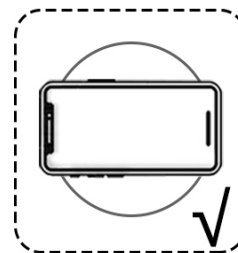

Please refer to the operating instructions for your smartphone to see whether it supports this function.

- The USB-A socket on the edge of the base can be used to supply power to your smartphone, tablet or other compatible device. It provides 5V 1.5A.